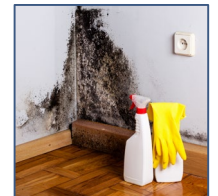

BIOHAZARD CONTAMINATION

SEWAGE BACKUP CLEARING

(978) 548-9618

wfmrestorationservices@gmail.com

FIND US ON FACEBOOK @WFMRS

WATER FIRE MOLD

Restoration Services

SMOKE DAMAGE FLOODING MOLD DAMAGE
REMOVAL CLEANING REPAIR

F
FAMILIES

M
MATTER

WATER: WFM pumps flooded areas, dries them, and finds hidden leaks that can cause more damage.

FIRE: WFM restores smoke damaged property, including floors, walls, furniture, and carpets.